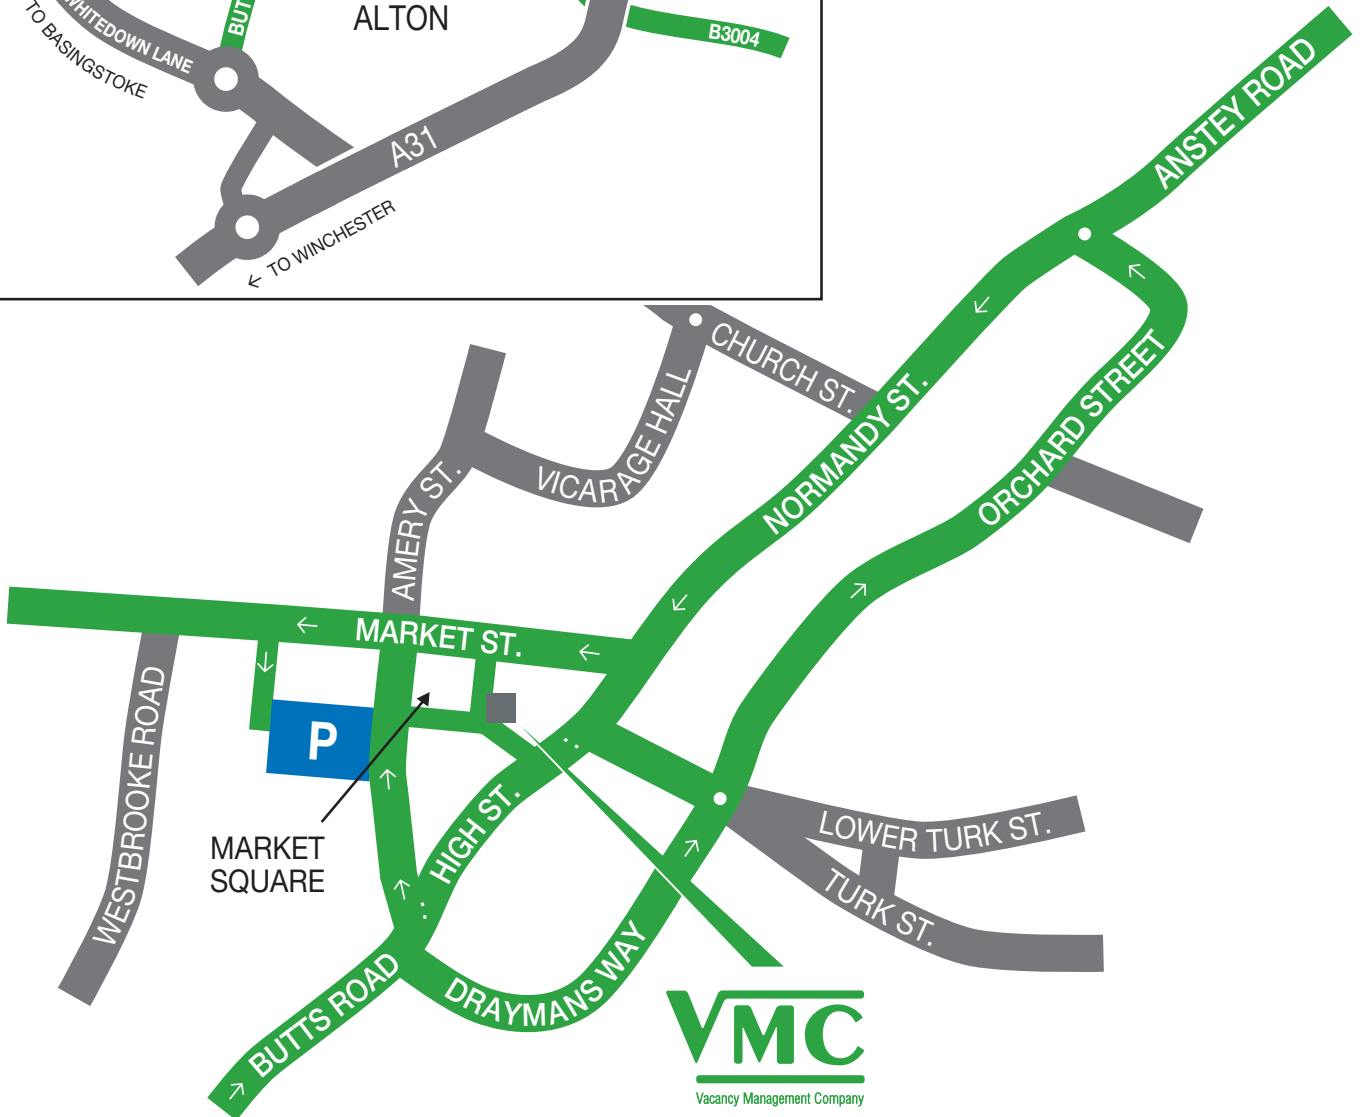

The Vacancy Management Company Ltd.
11 Market Square, Alton, Hampshire GU34 1HD

Tel: 01420 82202

Email: action@vacancymgt.com

Web: www.vacancymgt.com

HOW TO FIND US

From A31 (Northbound - from Winchester direction)

Take A339 to Alton, then turn right onto Butts Road towards Town Centre at twin roundabout. Continue on this road going past the Fire Station / Petrol Station. Turn left onto the High Street at Marks & Spencer, and then take the first turning on your left by The White Horse into Lady Place Car Park.

From A31 (Southbound - from Farnham direction)

At the first roundabout on the A31 after Farnham, turn right onto B3004 (2nd exit) signposted Alton. Continue along Anstey Road, Normandy Street, High Street and then turn right into Market Street, when you see Boots on the corner.

Continue past the Market Square and Old Town Hall on your left and take the first left into Lady Place Car Park.

From A339 (from Basingstoke direction)

Take A339 to Alton, turn left into Butts Road towards Town Centre at roundabout. Continue on this road going past the Fire Station / Petrol Station. Turn left onto the High Street at Marks & Spencer, and then take the first turning on your left by The White Horse into Lady Place Car Park.

Upon arrival, exit the car park into the Market Square down the steps adjacent to Pizza Express. You will see our office located opposite.