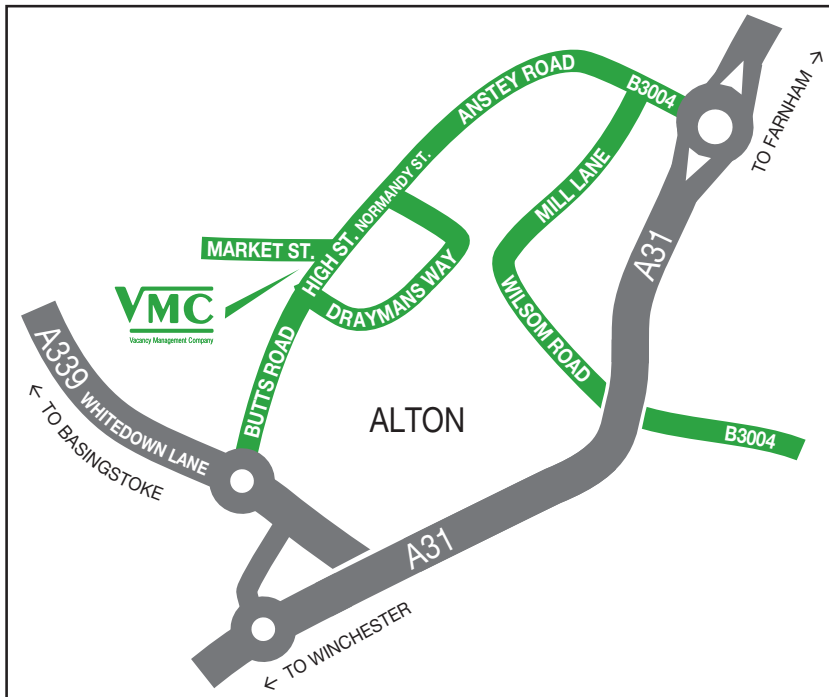

The Vacancy Management Company Ltd.
11 Market Square, Alton, Hampshire GU34 1HD

Tel: 01420 82202

Email: action@vacancymgt.com

Web: www.vacancymgt.com

HOW TO FIND US

From A31 (Northbound - from Winchester direction)

Take A339 to Alton, then turn right onto Butts Road towards Town Centre at twin roundabout. Continue on this road going past the Fire Station / Petrol Station. Turn left onto the High Street at Marks & Spencer, and then take the first turning on your left by The White Horse into Lady Place Car Park.

From A31 (Southbound - from Farnham direction)

At the first roundabout on the A31 after Farnham, turn right onto B3004 (2nd exit) signposted Alton. Continue along Anstey Road, Normandy Street, High Street and then turn right into Market Street, when you see Boots on the corner.

Continue past the Market Square and Old Town Hall on your left and take the first left into Lady Place Car Park.

From A339 (from Basingstoke direction)

Take A339 to Alton, turn left into Butts Road towards Town Centre at roundabout. Continue on this road going past the Fire Station / Petrol Station. Turn left onto the High Street at Marks & Spencer, and then take the first turning on your left by The White Horse into Lady Place Car Park.

Upon arrival, exit the car park into the Market Square down the steps adjacent to Pizza Express. You will see our office located opposite.